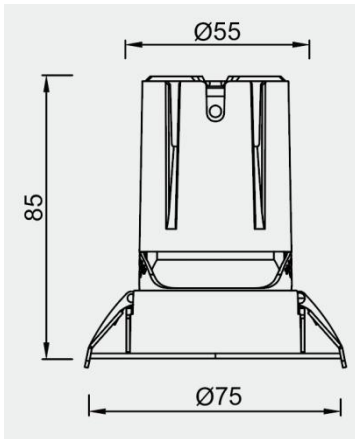

Eurolumen · Light Fixture Specifications Table

ELE001

TECHNICAL DATA

Wattage: 9W

SDCM: ≤ 5

Color Temperature (CCT): 2700K/3000K/4000K

CRI: 90

Beam Angle: 15° 24° 36° 55°