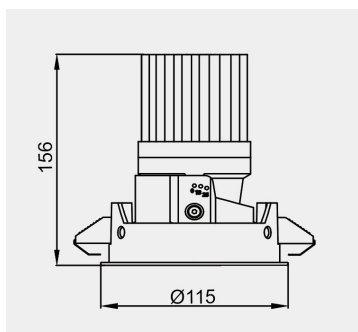

Eurolumen • Light Fixture Specifications Table

ELX209

TECHNICAL DATA

Wattage: 25W 30W

SDCM: ≤ 5

Color Temperature (CCT): 2700K/3000K/3500K/4000K

CRI: 90

Beam Angle: 15° 24° 36° 55°