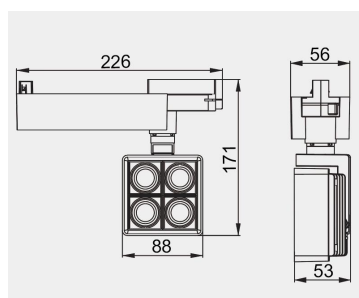

Eurolumen • Light Fixture Specifications Table

ELX410

TECHNICAL DATA

Wattage: 15W 20W

SDCM: ≤ 5

Color Temperature (CCT): 2700K/3000K/3500K/4000K

CRI: 90

Beam Angle: 15° 24° 36° 45°