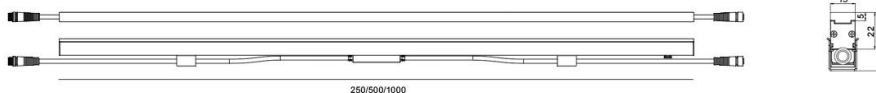

PERFORMANCE