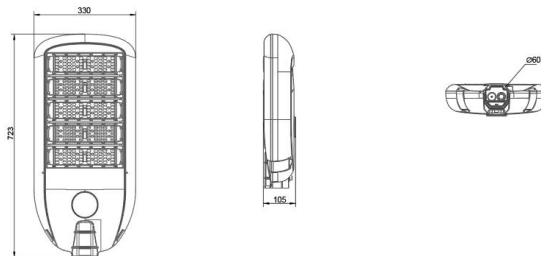

ELA058

TECHNICAL DATA

Wattage: 250W

SDCM: ≤ 5

Color temperature (CCT): 3000K/4000K/5700K/6500K

CRI: 70

Beam Angle: /

Voltage: 220V

Dimming Support: ON/OFF

Finish: Black

Material: Die-casting Aluminum Housing+Tempered Glass Mask

Useful life: 50,000h

Warranty: 5 Years

PERFORMANCE