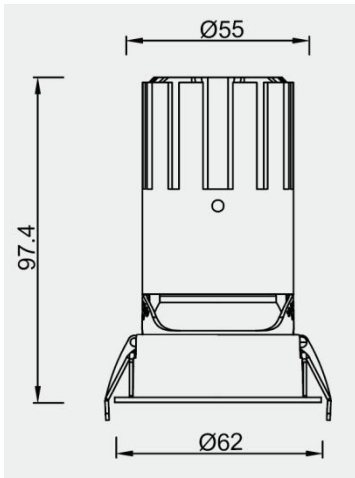

Eurolumen · Light Fixture Specifications Table

ELE004

TECHNICAL DATA

Wattage: 12W

SDCM: ≤ 5

Color Temperature (CCT): 2700K/3000K/4000K

CRI: 90

Beam Angle: 15° 24° 36° 55°