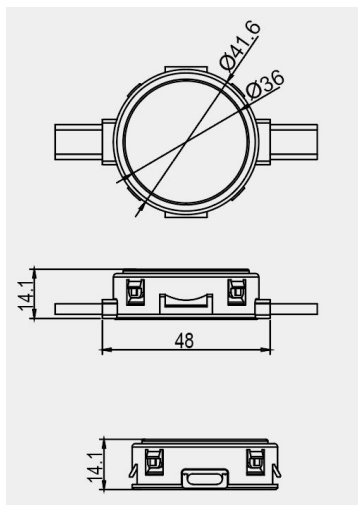

Eurolumen • Light Fixture Specifications Table

ELA207

TECHNICAL DATA

Wattage: 1.2W 1.4W 1.8W

SDCM: ≤ 5

Color temperature (CCT): 2700K/3000K/4000K/RGB/RGBW

CRI: 80

Beam Angle: 120°

Voltage: 24V

Dimming Support: DMX512 ON/OFF

Finish: Black

Diffuser material: Polycarbonate (PC)

Useful life: 50,000h

Warranty: 5 Years

PERFORMANCE

Image may not match reference. EUROLUMEN reserves the right to amend any of the product's components. The data related to flux, power and colour temperature may be subject to changes made by the manufacturer.