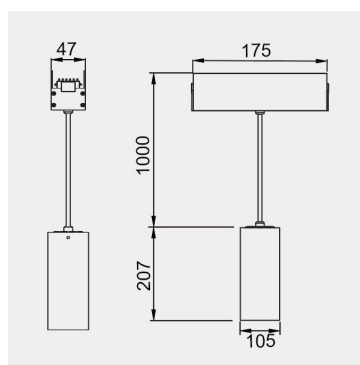

Eurolumen • Light Fixture Specifications Table

ELX640

TECHNICAL DATA

Wattage: 15W 25W

SDCM: ≤ 5

Color Temperature (CCT): 2700K/3000K/3500K/4000K

CRI: 90

Beam Angle: Adjustable 15°~35°