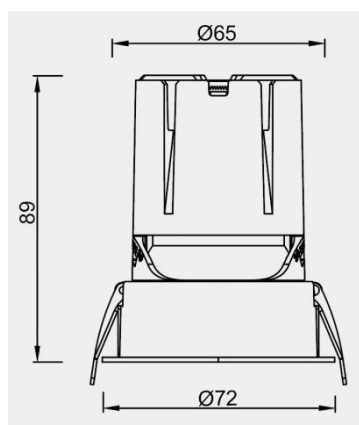

Eurolumen · Light Fixture Specifications Table

ELE016

TECHNICAL DATA

Wattage: 10W

SDCM: ≤ 5

Color Temperature (CCT): 2700K/3000K/4000K

CRI: 90

Beam Angle: 15° 24° 36° 55°