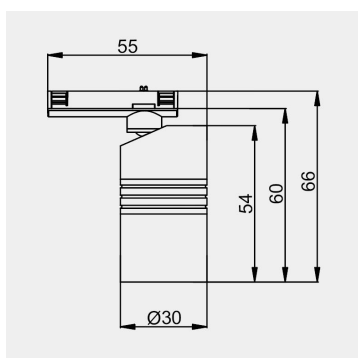

Eurolumen • Light Fixture Specifications Table

ELX707

TECHNICAL DATA

Wattage: 5W

SDCM: ≤ 5

Color Temperature (CCT): 2700K/3000K/3500K/4000K

CRI: 90

Beam Angle: 15° 24° 36° 55°

Voltage: 24V

Dimming Support: ON/OFF

Useful Life: 50,000h

Warranty: 5 Years