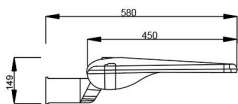

ELA050

TECHNICAL DATA

Wattage: 50W 75W 100W

SDCM: ≤ 5

Color temperature (CCT): 2700K/3000K/4000K/5700K/6500K

CRI: 70

Beam Angle: /

Voltage: 220V

Dimming Support: ON/OFF

Finish: Black

Material: Die-casting Aluminum Housing+Tempered Glass Mask

Useful life: 50,000h

Warranty: 5 Years

PERFORMANCE

Image may not match reference. EUROLUMEN reserves the right to amend any of the product's components. The data related to flux, power and colour temperature maybe subject to changes made by the manufacturer.