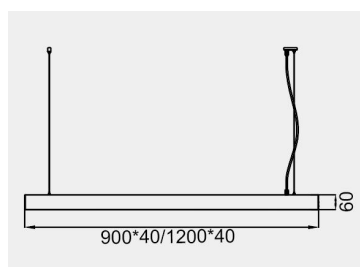

Eurolumen • Light Fixture Specifications Table

ELX526

TECHNICAL DATA

Wattage: 30W 40W 55W

SDCM: ≤ 5

Color Temperature (CCT): 2700K/3000K/3500K/4000K

CRI: 90

Beam Angle: 100°