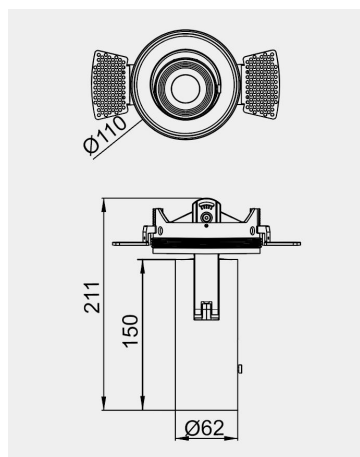

Eurolumen • Light Fixture Specifications Table

ELX245

TECHNICAL DATA

Wattage: 15W 20W

SDCM: ≤ 5

Color Temperature (CCT): 2700K/3000K/3500K/4000K

CRI: 90

Beam Angle: Adjustable 15°~35°