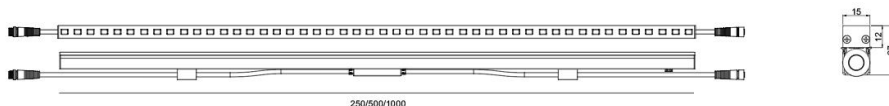

PERFORMANCE