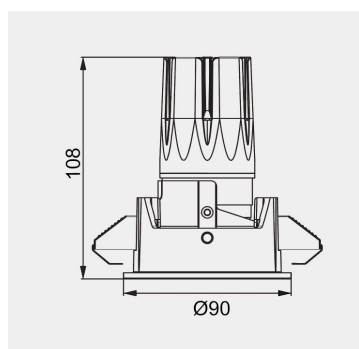

Eurolumen • Light Fixture Specifications Table

ELX220

TECHNICAL DATA

Wattage: 8W 12W 15W

SDCM: ≤ 5

Color Temperature (CCT): 2700K/3000K/3500K/4000K

CRI: 90

Beam Angle: 15° 24° 36° 45° 55°

Voltage: 220V

Dimming Support: DALI Bluetooth 0-10V ON/OFF

Useful Life: 50,000h

Warranty: 5 Years