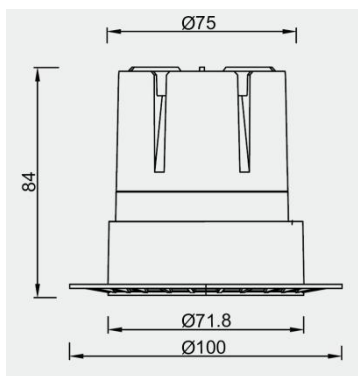

Eurolumen · Light Fixture Specifications Table

ELE034

TECHNICAL DATA

Wattage: 12W

SDCM: ≤ 5

Color Temperature (CCT): 2700K/3000K/4000K

CRI: 90

Beam Angle: 15° 24° 36° 55°