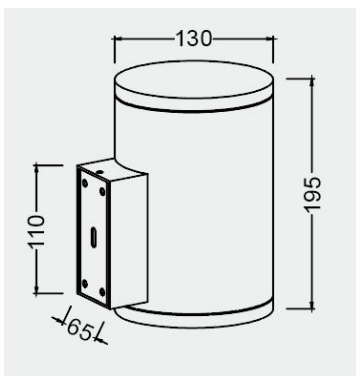

Eurolumen · Light Fixture Specifications Table

ELA306

TECHNICAL DATA

Wattage: 24W

SDCM: ≤ 5

Color temperature (CCT): 2700K/3000K/4000K

CRI: 80

Beam Angle: 15° 24° 36°

Voltage: 24V 220V

Dimming Support: ON/OFF

Finish: Black

material: Die-casting Aluminum Body/Aluminium Extruded Profile

Useful life: 50,000h

Warranty: 5 Years