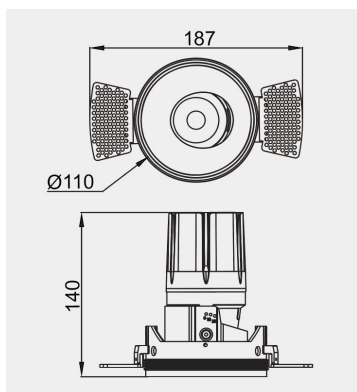

Eurolumen • Light Fixture Specifications Table

ELX208

TECHNICAL DATA

Wattage: 15W 20W 25W

SDCM: ≤ 5

Color Temperature (CCT): 2700K/3000K/3500K/4000K

CRI: 90

Beam Angle: 15° 24° 36° 55°