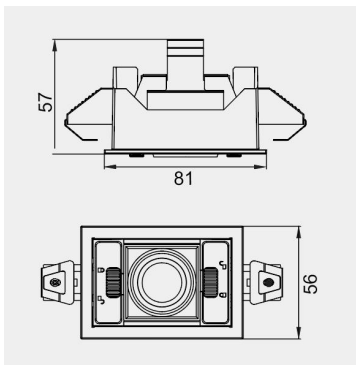

Eurolumen • Light Fixture Specifications Table

ELX360

TECHNICAL DATA

Wattage: 5W

SDCM: ≤ 5

Color Temperature (CCT): 2700K/3000K/3500K/4000K

CRI: 90

Beam Angle: 15° 24° 36° 45°