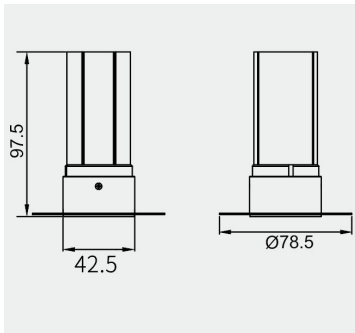

Eurolumen · Light Fixture Specifications Table

ELX109

TECHNICAL DATA

Wattage: 7W

SDCM: ≤ 5

Color Temperature (CCT): 2700K/3000K/4000K

CRI: 90

Beam Angle: 15° 24° 36°

Voltage: 220V

Dimming Support: DALI Bluetooth DC0-10V ON/OFF

Useful Life: 50,000h

Warranty: 5 Years