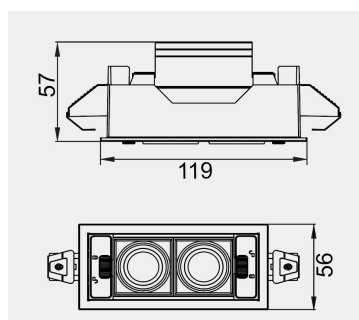

Eurolumen • Light Fixture Specifications Table

ELX361

TECHNICAL DATA

Wattage: 10W

SDCM: ≤ 5

Color Temperature (CCT): 2700K/3000K/3500K/4000K

CRI: 90

Beam Angle: 15° 24° 36° 45°