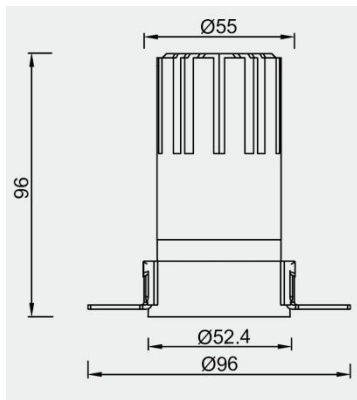

Eurolumen · Light Fixture Specifications Table

ELE015

TECHNICAL DATA

Wattage: 12W

SDCM: ≤ 5

Color Temperature (CCT): 2700K/3000K/4000K

CRI: 90

Beam Angle: 15° 24° 36° 55°