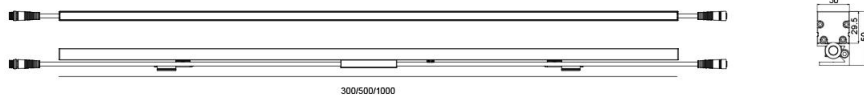

PERFORMANCE