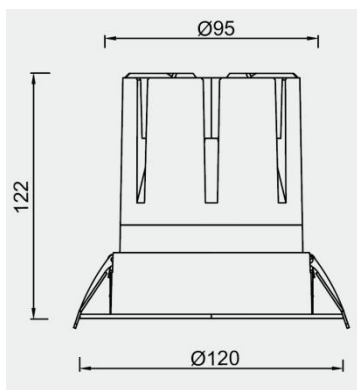

Eurolumen · Light Fixture Specifications Table

ELE045

TECHNICAL DATA

Wattage: 25W

SDCM: ≤ 5

Color Temperature (CCT): 2700K/3000K/4000K

CRI: 90

Beam Angle: 15° 24° 36° 55°