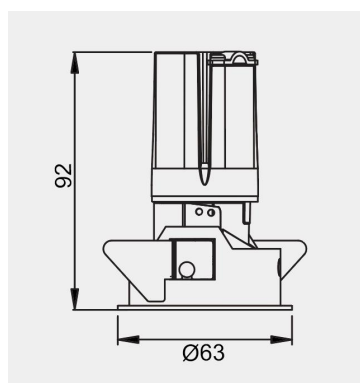

Eurolumen • Light Fixture Specifications Table

ELX201

TECHNICAL DATA

Wattage: 6W 8W

SDCM: ≤ 5

Color Temperature (CCT): 2700K/3000K/3500K/4000K

CRI: 90

Beam Angle: 15° 24° 36° 55°