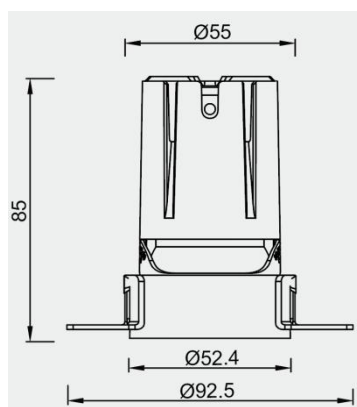

Eurolumen · Light Fixture Specifications Table

ELE003

TECHNICAL DATA

Wattage: 9W

SDCM: ≤ 5

Color Temperature (CCT): 2700K/3000K/4000K

CRI: 90

Beam Angle: 15° 24° 36° 55°