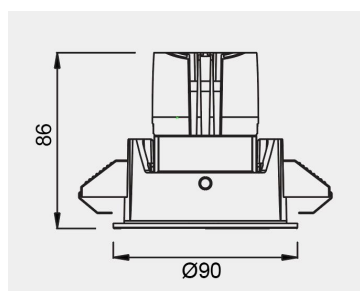

Eurolumen • Light Fixture Specifications Table

ELX014

TECHNICAL DATA

Wattage: 6W 8W

SDCM: ≤ 5

Color Temperature (CCT): 2700K/3000K/3500K/4000K

CRI: 90

Beam Angle: 15° 24° 36°

Voltage: 220V

Dimming Support: DALI Bluetooth 0-10V ON/OFF

Useful Life: 50,000h

Warranty: 5 Years