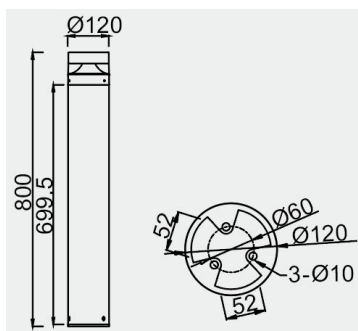

Eurolumen · Light Fixture Specifications Table

ELA905

TECHNICAL DATA

Wattage: 10W 15W

SDCM: ≤ 5

Color temperature (CCT): 2700K/3000K/4000K

CRI: 80

Beam Angle: 360°

Voltage: 220V

Dimming Support: ON/OFF

Finish: Black

Material: Die-casting Aluminum Alloy

Useful life: 50,000h

Warranty: 5 Years

PERFORMANCE

BLU CONTROL