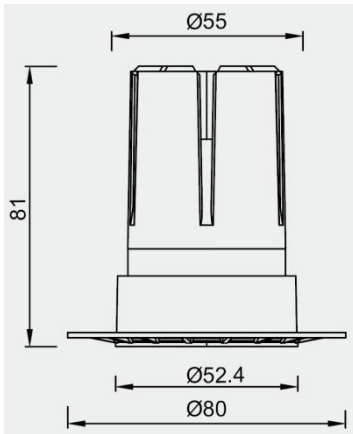

Eurolumen · Light Fixture Specifications Table

ELE010

TECHNICAL DATA

Wattage: 9W

SDCM: ≤ 5

Color Temperature (CCT): 2700K/3000K/4000K

CRI: 90

Beam Angle: 15° 24° 36° 55°