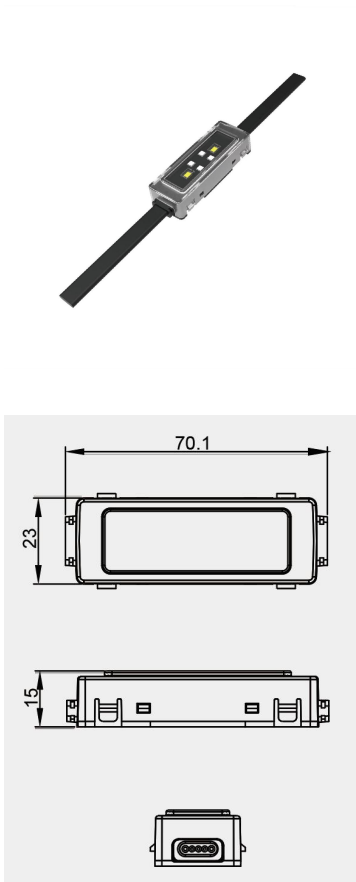

Eurolumen • Light Fixture Specifications Table

ELA200

TECHNICAL DATA

Wattage: 1W 1.5W

SDCM: ≤ 5

Color temperature (CCT): 2700K/3000K/4000K/RGB/RGBW

CRI: 80

Beam Angle: 120°

Voltage: 24V

Dimming Support: DMX512 ON/OFF

Finish: Black

Diffuser material: Polycarbonate (PC)

Useful life: 50,000h

Warranty: 5 Years

PERFORMANCE

Image may not match reference. EUROLUMEN reserves the right to amend any of the product's components. The data related to flux, power and colour temperature maybe subject to changes made by the manufacturer.