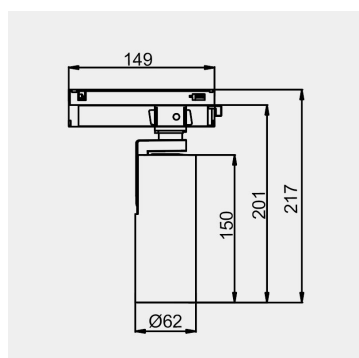

Eurolumen • Light Fixture Specifications Table

ELX422

TECHNICAL DATA

Wattage: 15W 20W 25W

SDCM: ≤ 5

Color Temperature (CCT): 2700K/3000K/3500K/4000K

CRI: 90

Beam Angle: 15° 24° 36° 55°