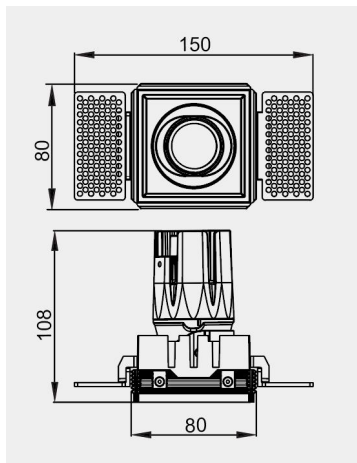

Eurolumen • Light Fixture Specifications Table

ELX307

TECHNICAL DATA

Wattage: 8W 12W 15W

SDCM: ≤ 5

Color Temperature (CCT): 2700K/3000K/3500K/4000K

CRI: 90

Beam Angle: 15° 24° 36° 45° 55°

Voltage: 220V

Dimming Support: DALI Bluetooth 0-10V ON/OFF

Useful Life: 50,000h

Warranty: 5 Years