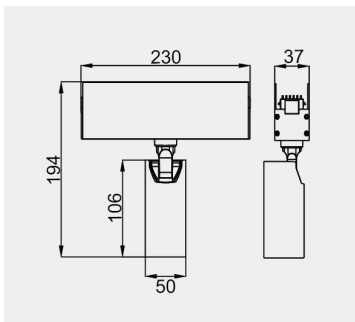

Eurolumen • Light Fixture Specifications Table

ELX668

TECHNICAL DATA

Wattage: 12W

SDCM: ≤ 5

Color Temperature (CCT): 2700K/3000K/3500K/4000K

CRI: 90

Beam Angle: 15° 24° 36° 50°