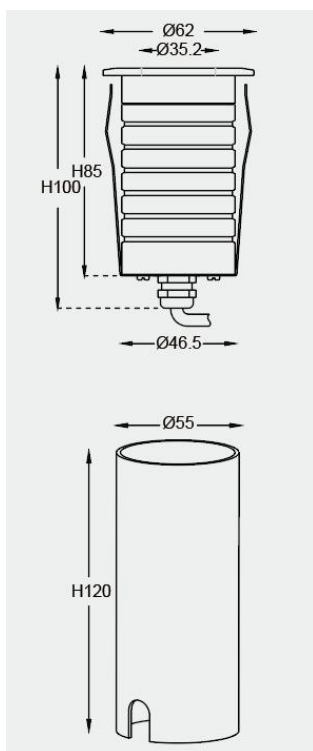

Eurolumen · Light Fixture Specifications Table

ELA705

TECHNICAL DATA

Wattage: 6W

SDCM: ≤ 5

Color temperature (CCT): 2700K/3000K/4000K/RGB/RGBW

CRI: 80

Beam Angle: 12° 18° 24° 36° 50°

Voltage: 220V 24V

Dimming Support: DMX512 ON/OFF Bluetooth

Finish: Silver

material: 304Stainless steel+6063#aluminum

Useful life: 50,000h

Warranty: 5 Years

PERFORMANCE

Image may not match reference. EUROLUMEN reserves the right to amend any of the product's components. The data related to flux, power and colour temperature maybe subject to changes made by the manufacturer.