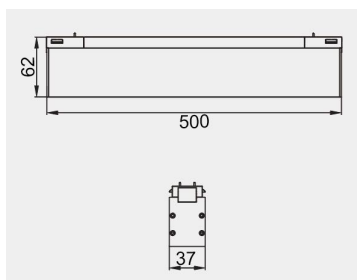

Eurolumen • Light Fixture Specifications Table

ELX653

TECHNICAL DATA

Wattage: 30W

SDCM: ≤ 5

Color Temperature (CCT): 2700K/3000K/3500K/4000K

CRI: 90

Beam Angle: 110°