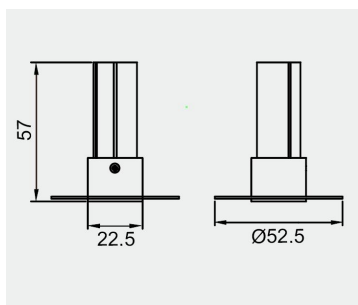

Eurolumen · Light Fixture Specifications Table

ELX101

TECHNICAL DATA

Wattage: 3W

SDCM: ≤ 5

Color Temperature (CCT): 2700K/3000K/4000K

CRI: 90

Beam Angle: 15° 24° 36°

Voltage: 220V

Dimming Support: ON/OFF

Useful Life: 50,000h

Warranty: 5 Years