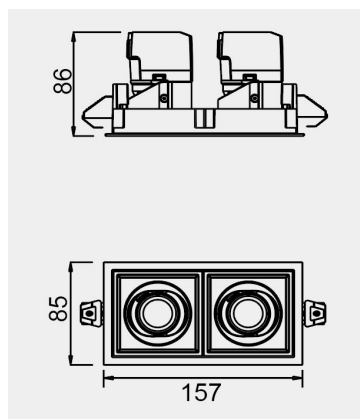

Eurolumen • Light Fixture Specifications Table

ELX062

TECHNICAL DATA

Wattage: 12W 16W

SDCM: ≤ 5

Color Temperature (CCT): 2700K/3000K/3500K/4000K

CRI: 90

Beam Angle: 15° 24° 36°