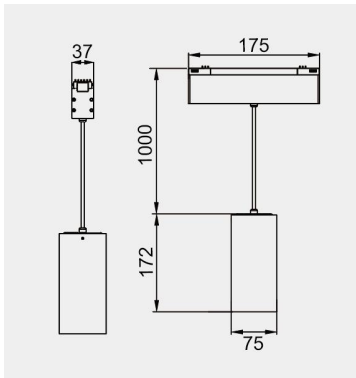

Eurolumen • Light Fixture Specifications Table

ELX689

TECHNICAL DATA

Wattage: 12W

SDCM: ≤ 5

Color Temperature (CCT): 2700K/3000K/3500K/4000K

CRI: 90

Beam Angle: 15° 24° 36° 45° 55°