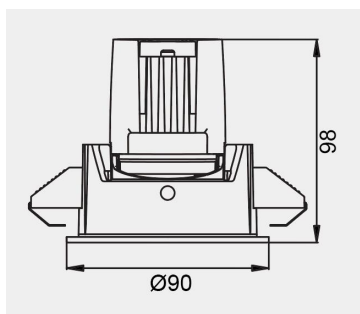

Eurolumen • Light Fixture Specifications Table

ELX004

TECHNICAL DATA

Wattage: 8W 10W 12W

SDCM: ≤ 5

Color Temperature (CCT): 2700K/3000K/3500K/4000K

CRI: 90

Beam Angle: 15° 24° 36° 45°