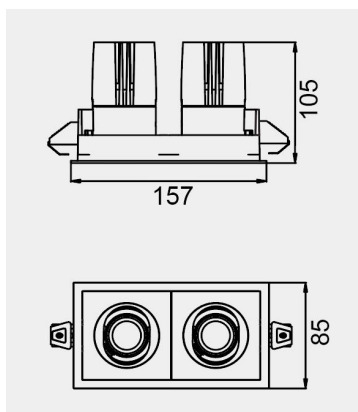

Eurolumen • Light Fixture Specifications Table

ELX060

TECHNICAL DATA

Wattage: 16W 20W 24W

SDCM: ≤ 5

Color Temperature (CCT): 2700K/3000K/3500K/4000K

CRI: 90

Beam Angle: 15° 24° 36°

Voltage: 220V

Dimming Support: DALI Bluetooth 0-10V ON/OFF

Useful Life: 50,000h

Warranty: 5 Years