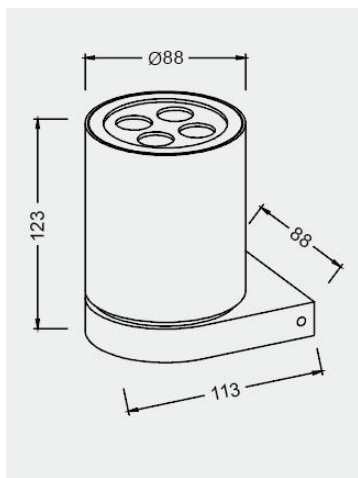

Eurolumen · Light Fixture Specifications Table

ELA308

TECHNICAL DATA

Wattage: 8W

SDCM: ≤ 5

Color temperature (CCT): 2700K/3000K/4000K

CRI: 80

Beam Angle: 12° 25° 30° 45° 60°

Voltage: 24V 220V

Dimming Support: ON/OFF

Finish: Black

material: Die-casting Aluminum Body/Aluminium Extruded Profile

Useful life: 50,000h

Warranty: 5 Years

PERFORMANCE

Image may not match reference. EUROLUMEN reserves the right to amend any of the product's components. The data related to flux, power and colour temperature maybe subject to changes made by the manufacturer.