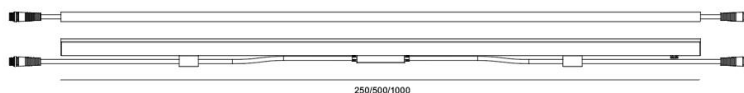

ELA607

TECHNICAL DATA

Wattage: 12W 15W

SDCM: ≤ 5

Color temperature (CCT): 2700K/3000K/4000K/ RGB/RGBW

CRI: 80

Beam Angle: 120°

Voltage: 24V

Dimming Support: DMX512 Bluetooth ON/OFF

Finish: Grey

Material: Aluminum Alloy+Acrylic Lampshade

Useful life: 50,000h

Warranty: 5 Years

PERFORMANCE

Image may not match reference. EUROLUMEN reserves the right to amend any of the product's components. The data related to flux, power and colour temperature maybe subject to changes made by the manufacturer.