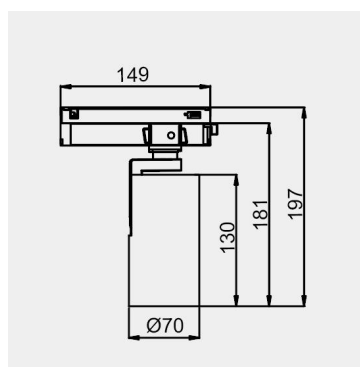

Eurolumen • Light Fixture Specifications Table

ELX423

TECHNICAL DATA

Wattage: 25W 30W

SDCM: ≤ 5

Color Temperature (CCT): 2700K/3000K/3500K/4000K

CRI: 90

Beam Angle: 15° 24° 36° 55°