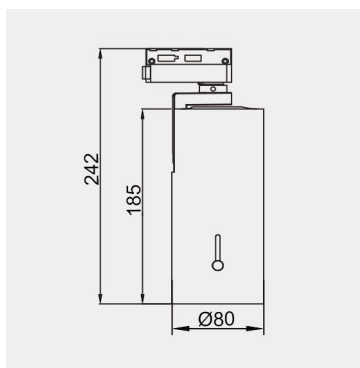

Eurolumen • Light Fixture Specifications Table

ELX409

TECHNICAL DATA

Wattage: 20W 25W 30W

SDCM: ≤ 5

Color Temperature (CCT): 2700K/3000K/3500K/4000K

CRI: 90

Beam Angle: Adjustable 15°~35°