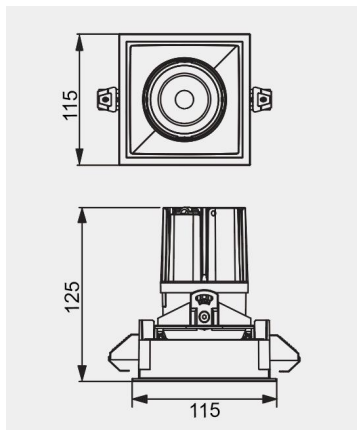

Eurolumen • Light Fixture Specifications Table

ELX318

TECHNICAL DATA

Wattage: 15W 20W 25W

SDCM: ≤ 5

Color Temperature (CCT): 2700K/3000K/3500K/4000K

CRI: 90

Beam Angle: 15° 24° 36° 55°