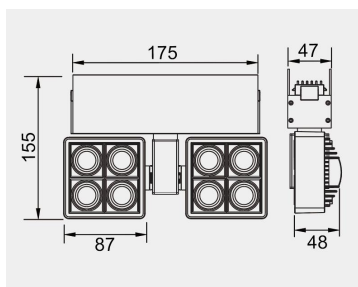

Eurolumen • Light Fixture Specifications Table

ELX622

TECHNICAL DATA

Wattage: 30W

SDCM: ≤ 5

Color Temperature (CCT): 2700K/3000K/3500K/4000K

CRI: 90

Beam Angle: 15° 24° 36° 45°