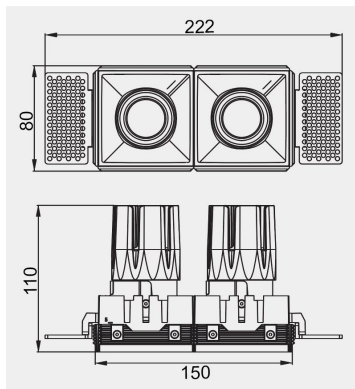

Eurolumen • Light Fixture Specifications Table

ELX315

TECHNICAL DATA

Wattage: 16W 24W 30W

SDCM: ≤ 5

Color Temperature (CCT): 2700K/3000K/3500K/4000K

CRI: 90

Beam Angle: 15° 24° 36° 45° 55°

Voltage: 220V

Dimming Support: DALI Bluetooth 0-10V ON/OFF

Useful Life: 50,000h

Warranty: 5 Years