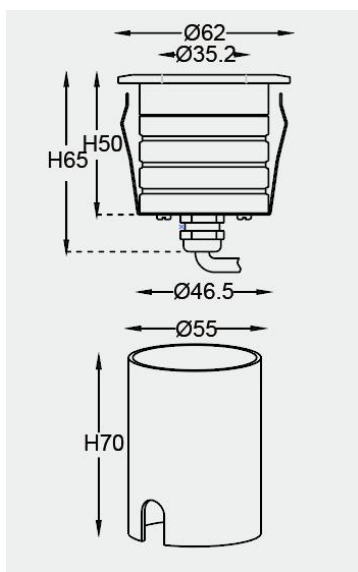

Eurolumen · Light Fixture Specifications Table

ELA704

TECHNICAL DATA

Wattage: 6W

SDCM: ≤ 5

Color temperature (CCT): 2700K/3000K/4000K

CRI: 80

Beam Angle: 12° 18° 24° 36° 50°