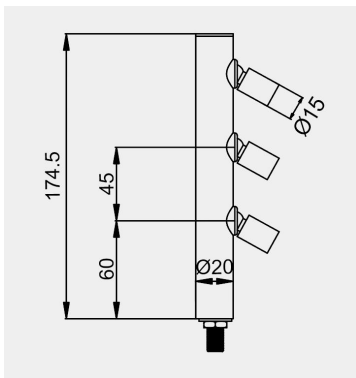

Eurolumen • Light Fixture Specifications Table

ELX700

TECHNICAL DATA

Wattage: 6W

SDCM: ≤ 5

Color Temperature (CCT): 2700K/3000K/3500K/4000K

CRI: 90

Beam Angle: 15° 24° 36° 60°