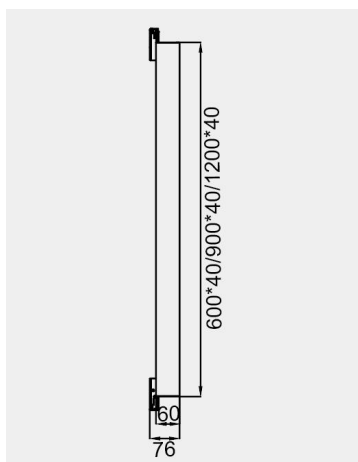

Eurolumen • Light Fixture Specifications Table

ELX434

TECHNICAL DATA

Wattage: 30W 40W 55W

SDCM: ≤ 5

Color Temperature (CCT): 2700K/3000K/3500K/4000K

CRI: 90

Beam Angle: 100°

Voltage: 220V

Dimming Support: DALI Bluetooth 0-10V ON/OFF

Useful Life: 50,000h

Warranty: 5 Years